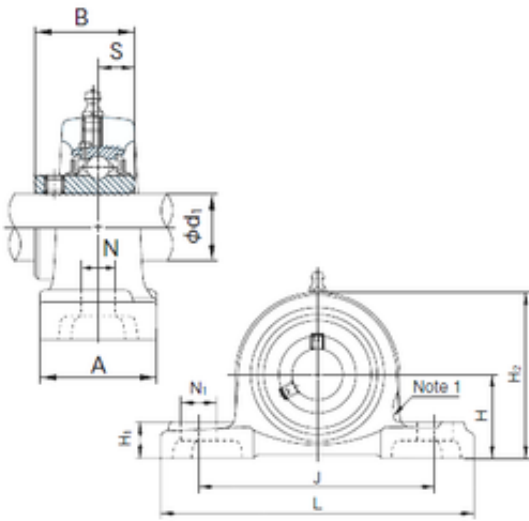

## China 608z Bearing Supplier

UCP326 Bearing 2D drawings and 3D CAD models

### NSK NTN Koyo Asahi SKF Timken NACHI Pillow Block Bearing Chrome Steel UCP326

Bearing No. UCP326

Bore Diameter	130 mm
Width	135 mm
d	130 mm
A	140 mm
B	135 mm
H	180 mm
H1	80 mm
H2	354 mm
J	480 mm
L	600 mm
N	40 mm
N1	55 mm
S	54 mm
Bolt (G)	M33